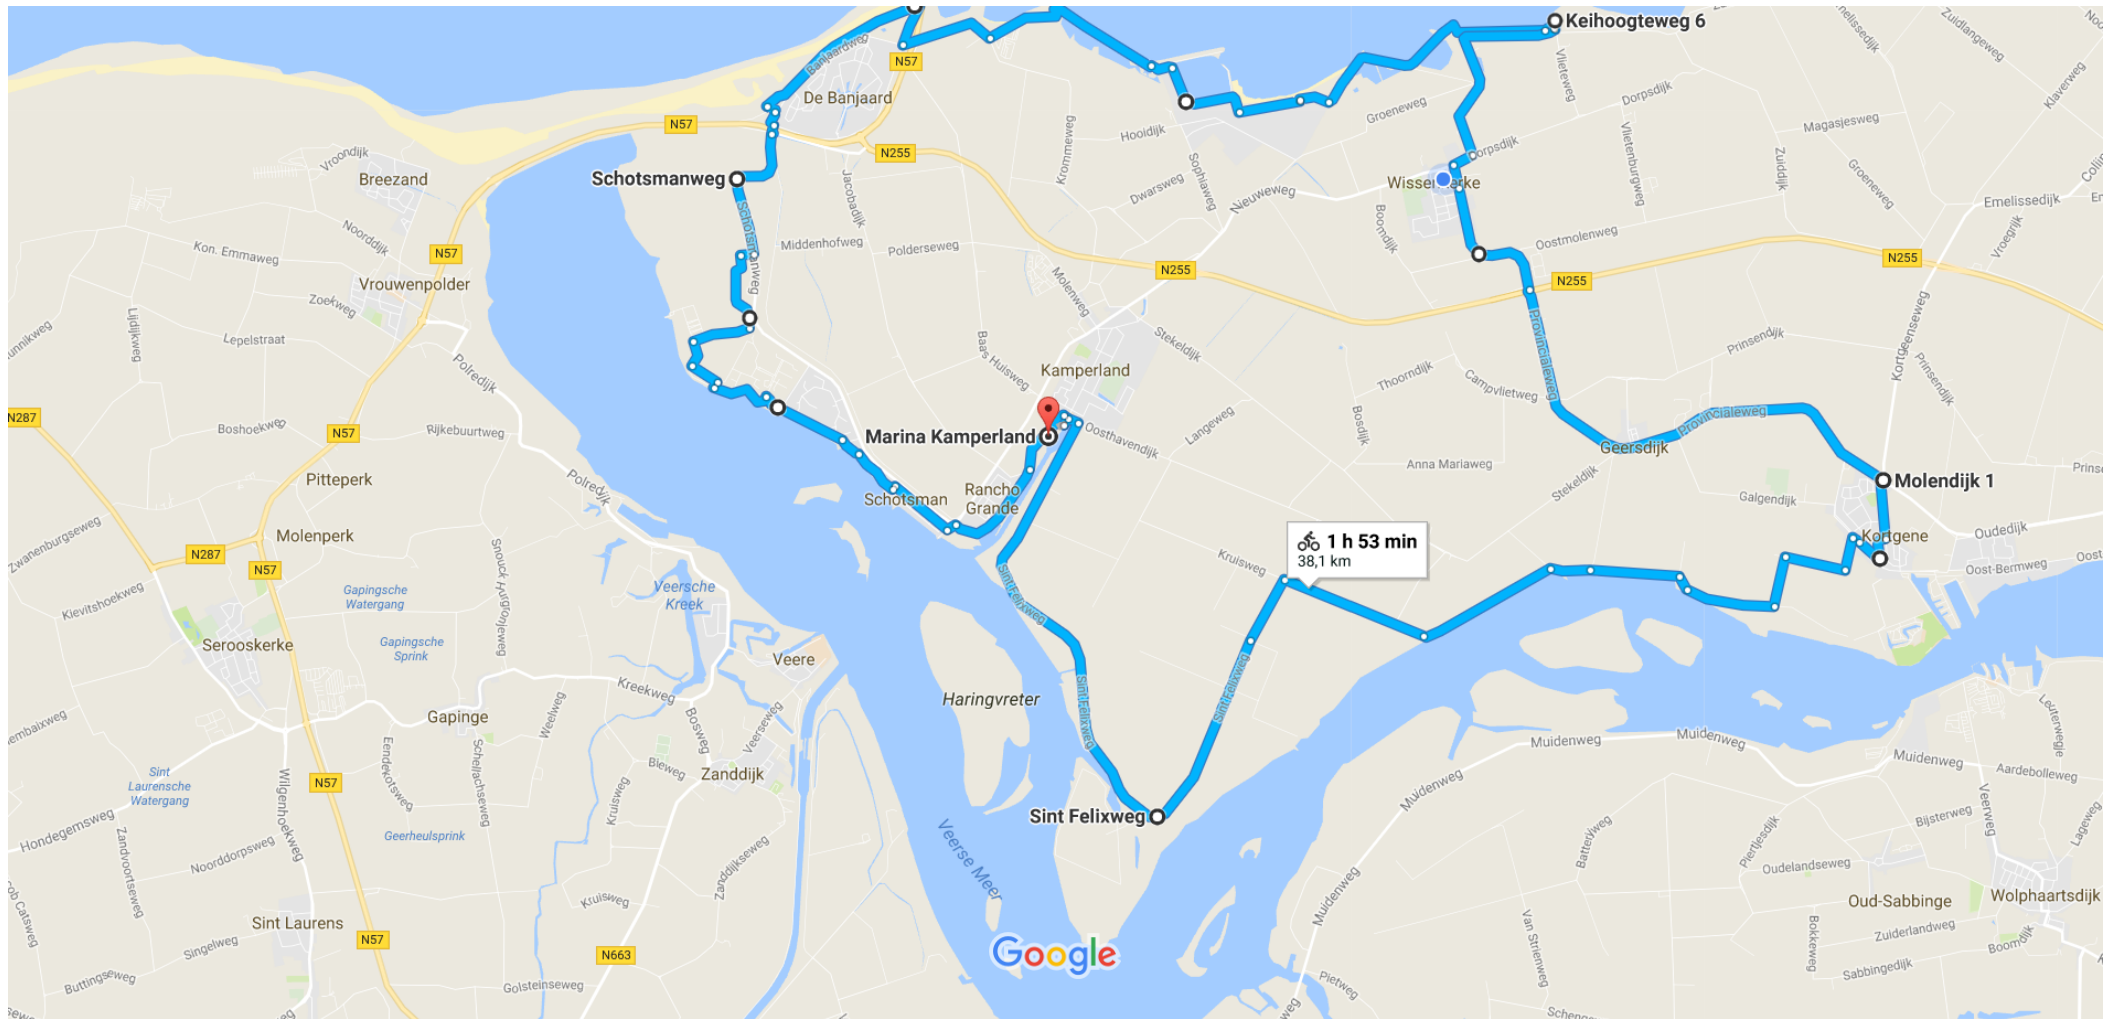

Marina Kamperland to Marina Kamperland, Uithaven, Kamperland

Bicycle 38.1 km, 1 h 53 min

1 h 53 min
38,1 km

Map data ©2017 Google Netherlands 1 km

via Schotsmanweg
Mostly flat

1 h 53 min
38.1 km