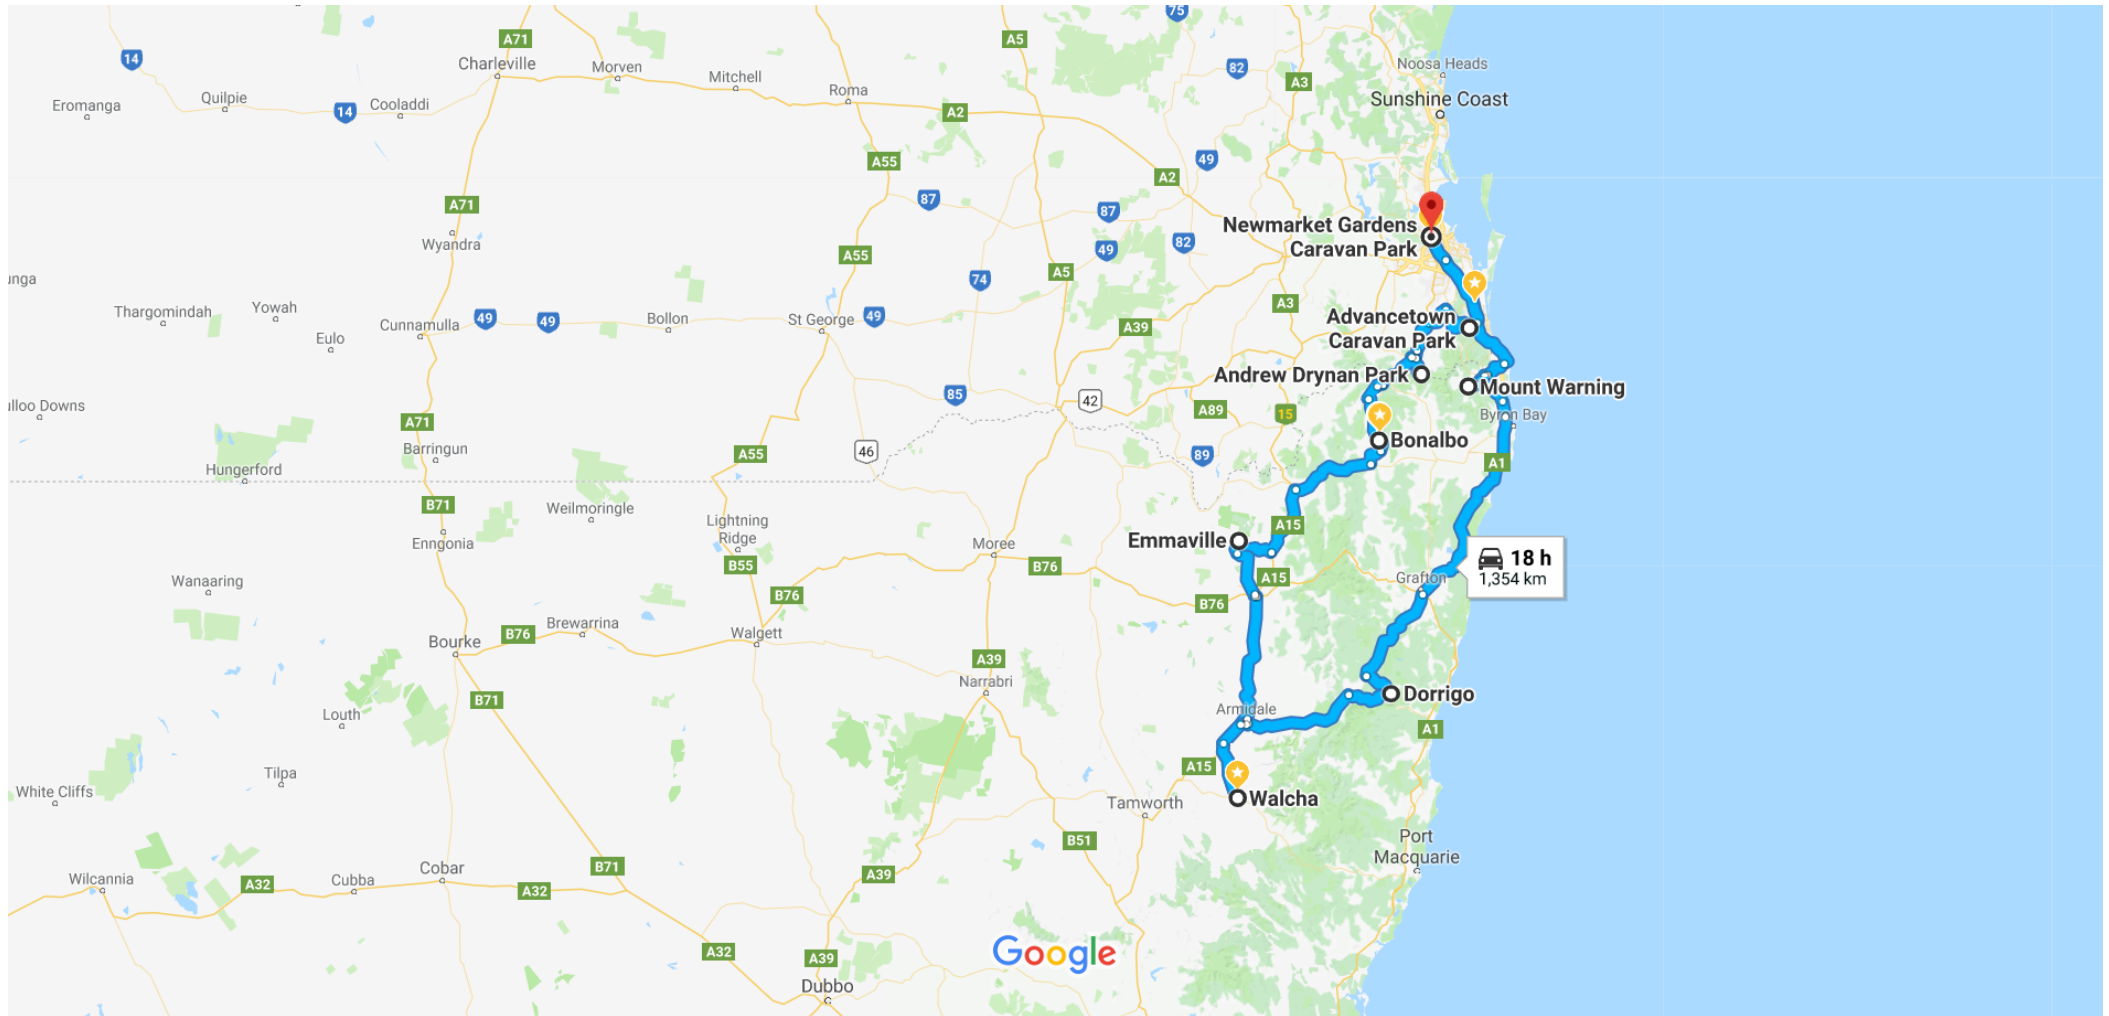

Newmarket Gardens Caravan Park to Newmarket Gardens Caravan Park, 199 Ashgrove Ave, Ashgrove QLD 4060

Drive 1,354 km, 18 h

Map data ©2017 GBRMPA, Google 100 km

via M1

18 h without traffic

⚠️ Your destination is in a different time zone.

18 h

1,354 km